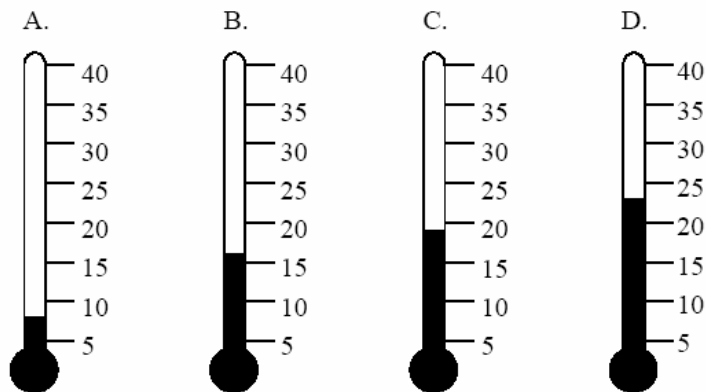

P17. This table shows temperatures at various times during the week.

TEMPERATURES					
	6 a.m.	9 a.m.	Noon	3 p.m.	8 p.m.
Monday	15°	17°	20°	21°	19°
Tuesday	15°	15°	15°	10°	9°
Wednesday	8°	10°	14°	13°	15°
Thursday	8°	11°	14°	17°	20°

Which thermometer shows the temperature at 8 p.m. on Monday?

P-17

Subject	Item Key	Content Category	Performance Expectation	International Average Percent of Students Responding Correctly		International Difficulty Index
				Upper Grade	Lower Grade	
Mathematics	C	Data Representation, Analysis & Probability	Using Complex Procedures	82%	79%	374